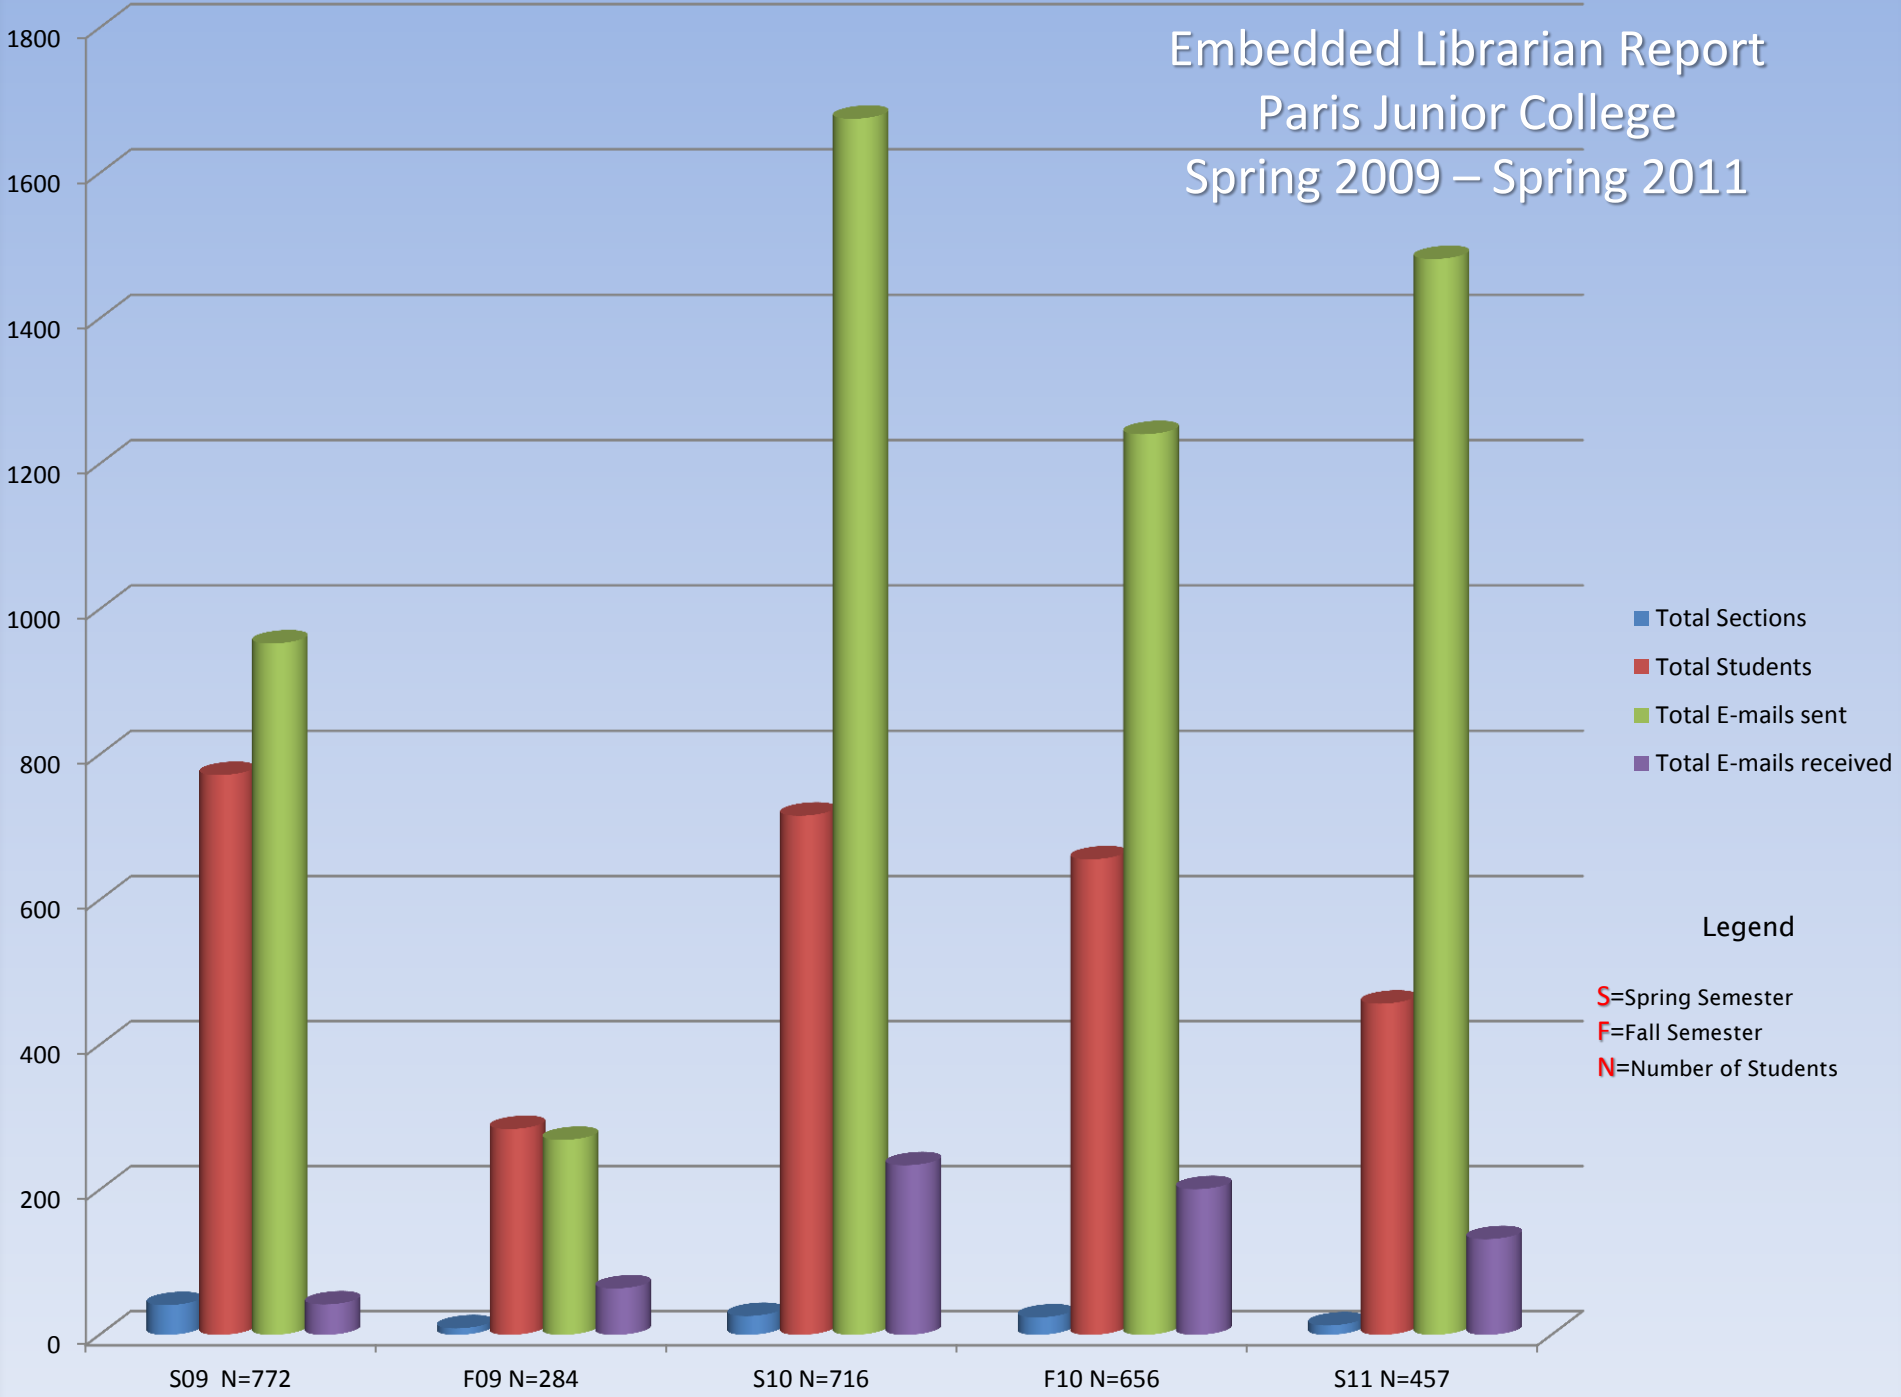

Embedded Librarian Report Paris Junior College Spring 2009 – Spring 2011

- Total Sections
- Total Students
- Total E-mails sent
- Total E-mails received

Legend

- S=Spring Semester
- F=Fall Semester
- N=Number of Students