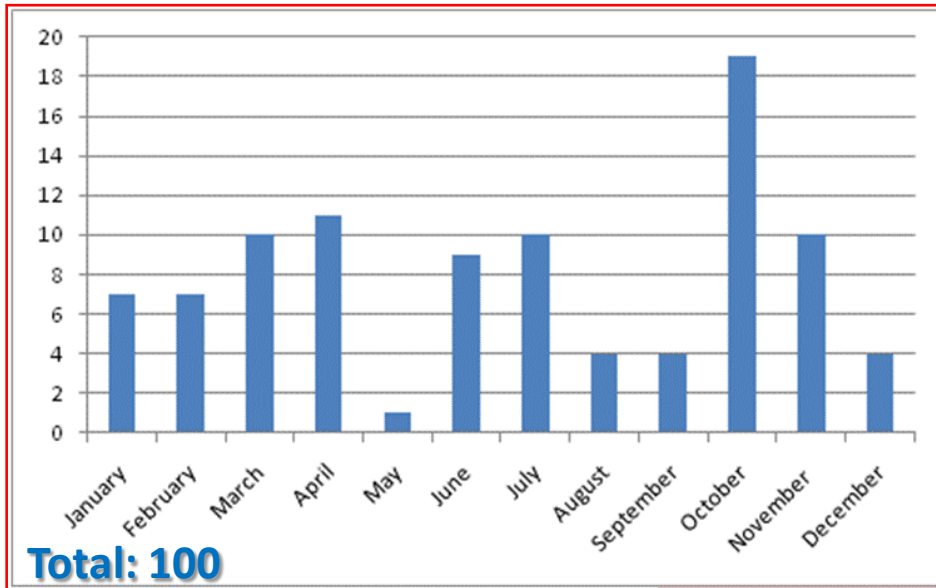

VR Stats from 2010

Paris Junior College

All Consortial Libraries Ask Now Texas

PJC 9.23 % (100/1083) of total chats for year

164 % $[(37-14)/14*100\%]$ **increase** in PJC chats

Sept. – Dec. 2010 over 2009